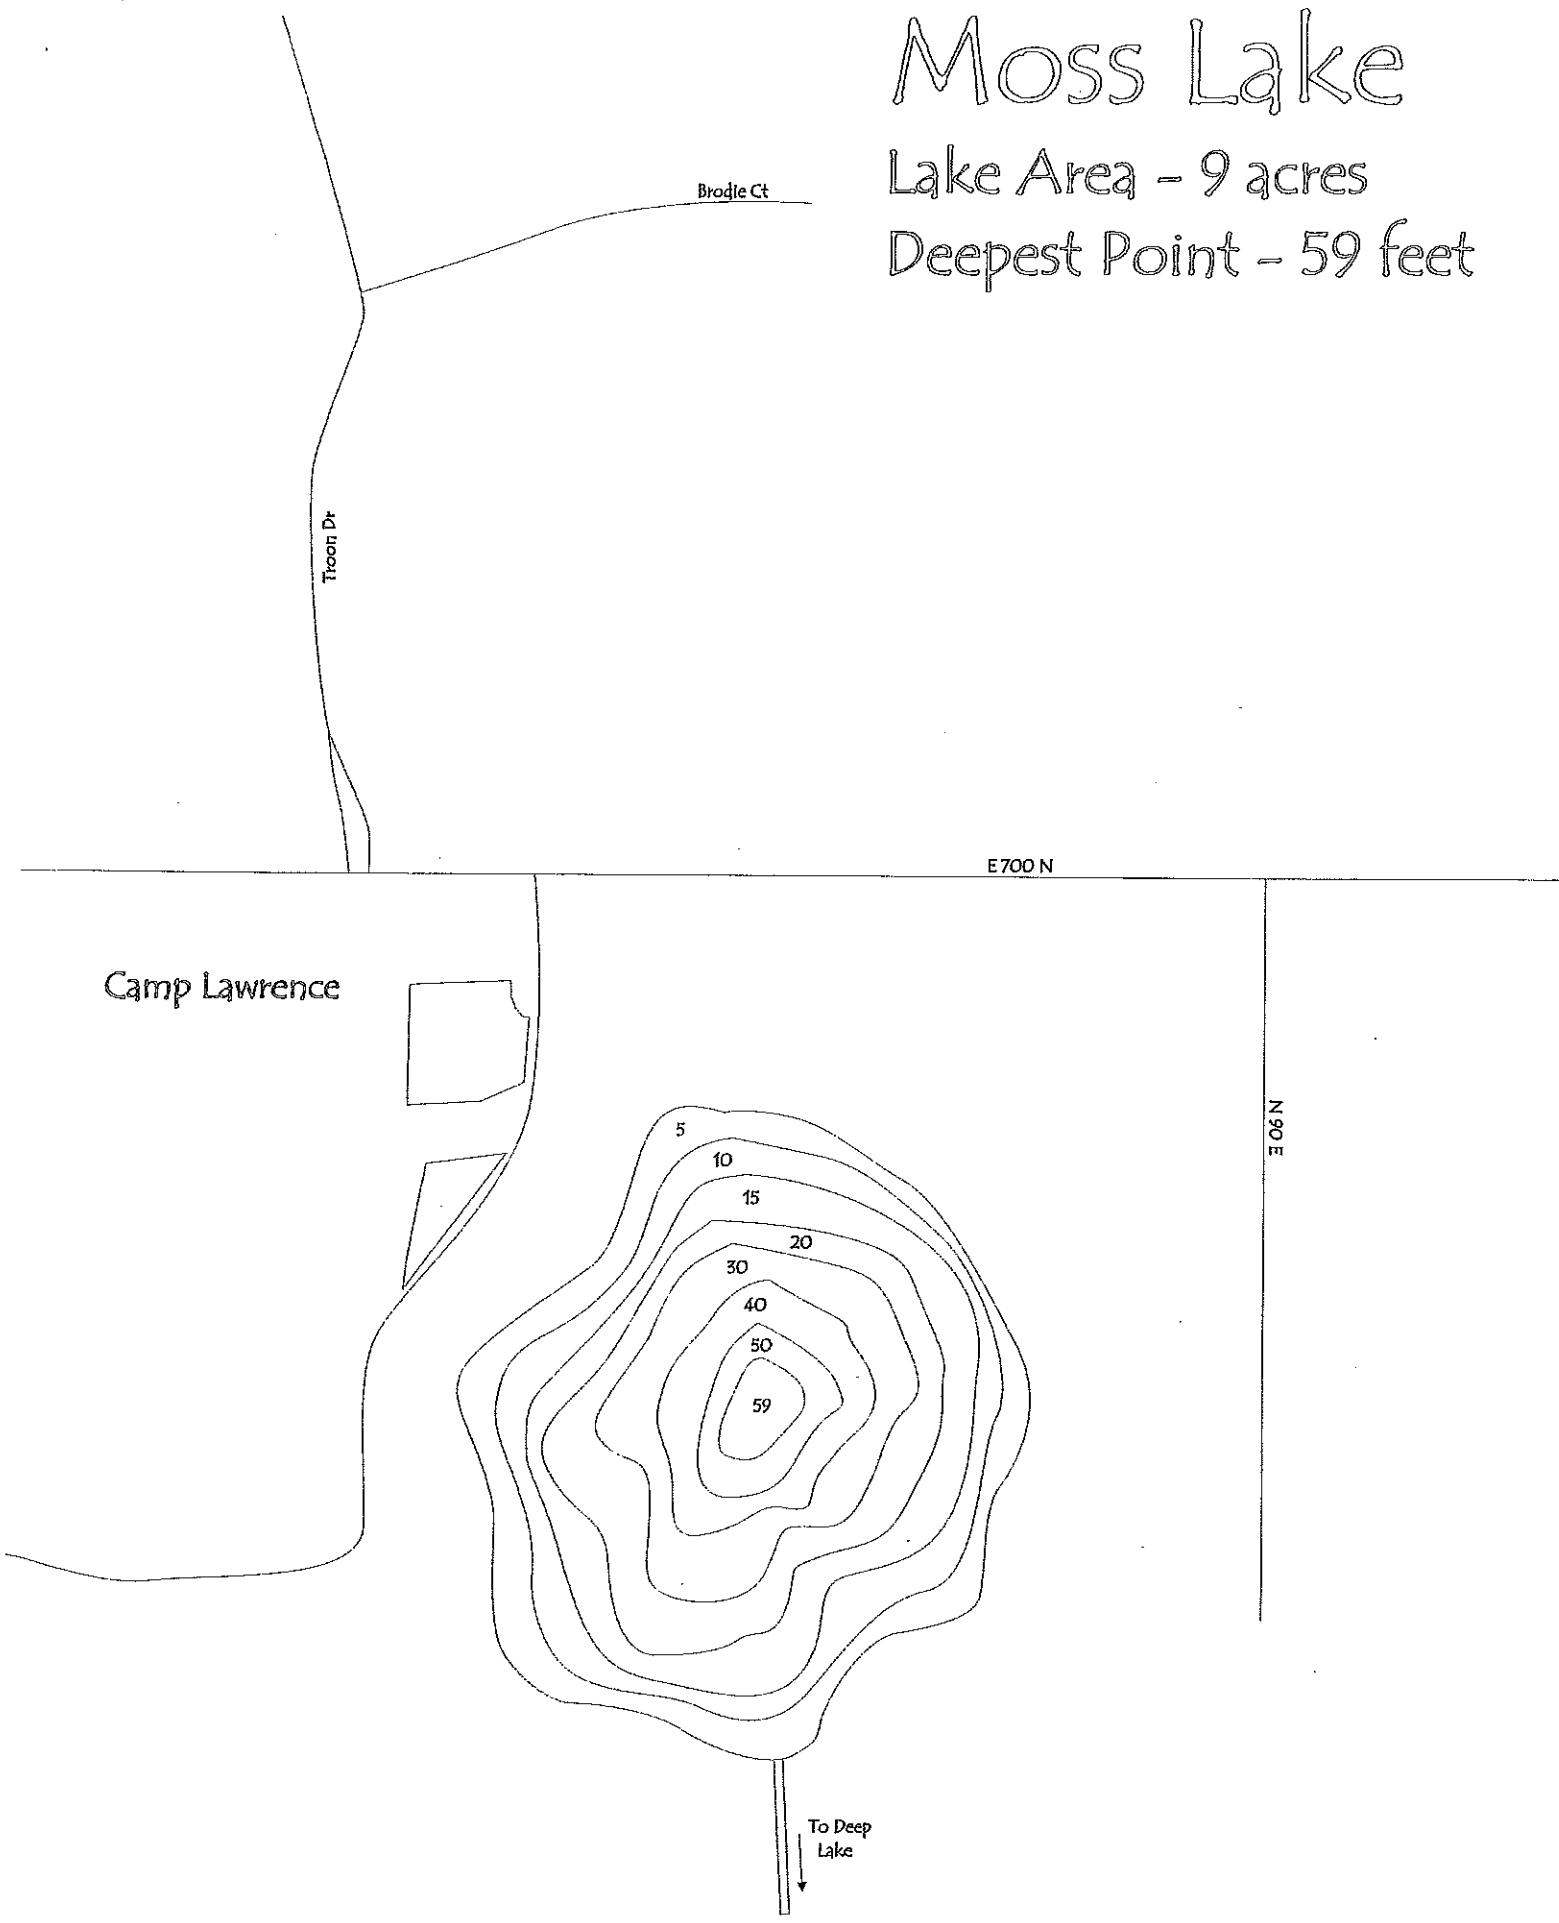

Flint Lake

Lake Area - 86 acres

Deepest Point - 72 feet

Long Lake

Lake Area - 65 acres

Deepest Point - 26 feet

Loomis Lake

Porter Lake, Indiana

Lake area - 62 acres, Deepest Point - 55 feet

Deep and Canada Lakes

Deep Lake

Lake Area - 7 acres

Deepest Point - 36 feet

Canada Lake

Lake Area - 10 acres

Deepest Point - 20 feet

E 658 N

Moss Lake

Lake Area - 9 acres

Deepest Point - 59 feet

Wauhob Lake

Lake Area - 21 acres

Deepest Point - 46 feet