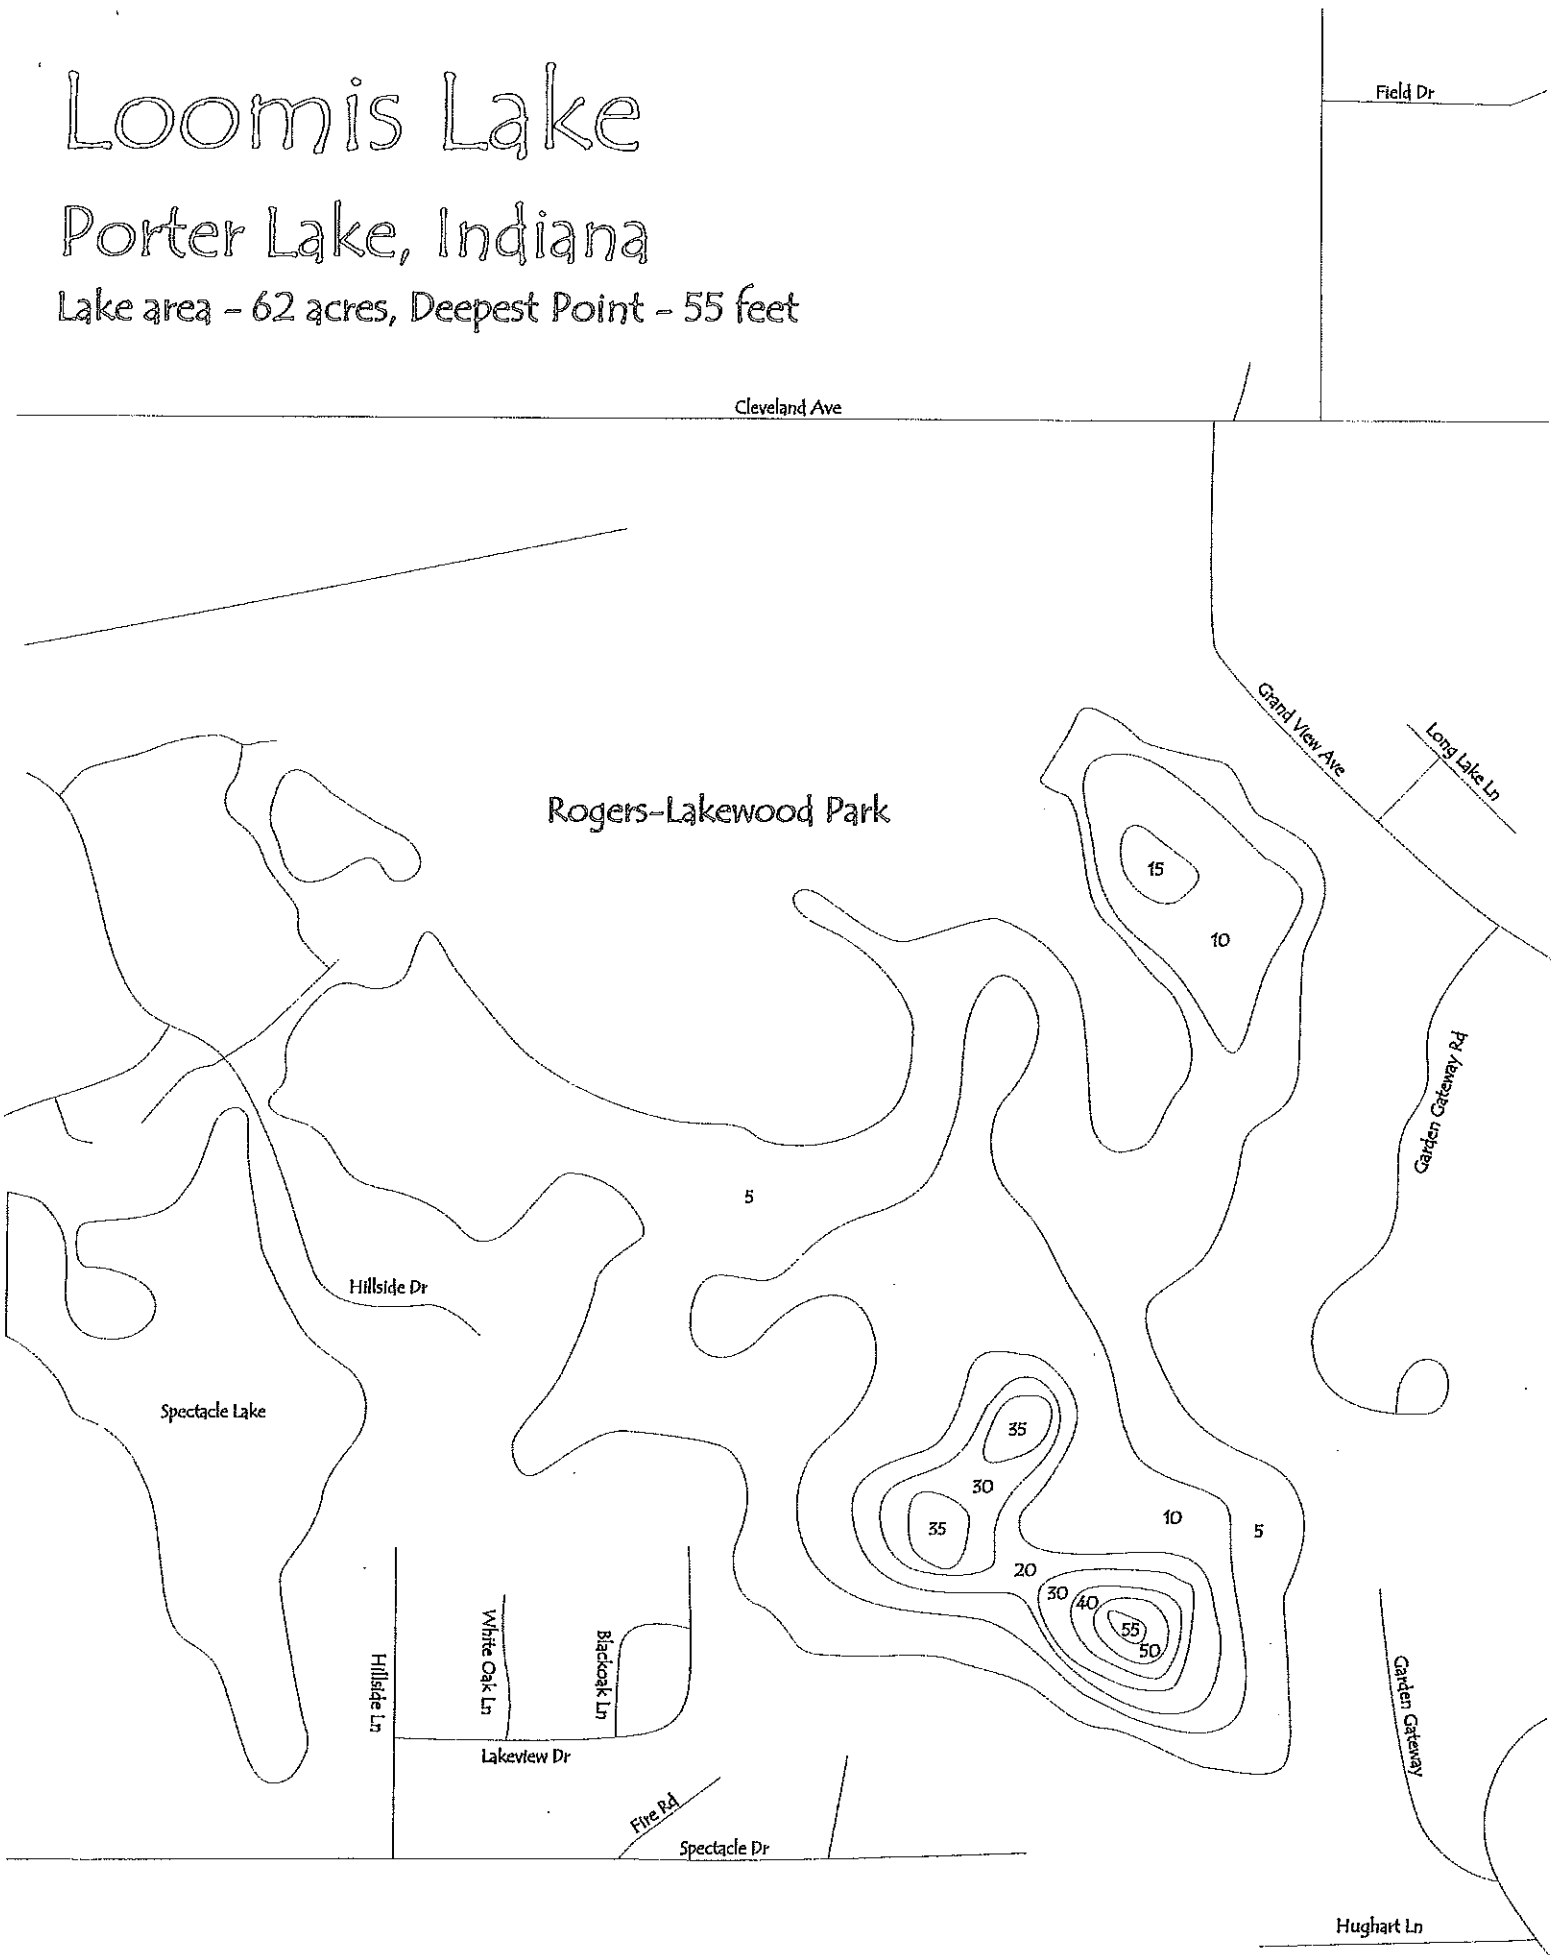

Flint Lake

Lake Area - 86 acres

Deepest Point - 72 feet

Long Lake

Lake Area - 65 acres

Deepest Point - 26 feet

Loomis Lake

Porter Lake, Indiana

Lake area - 62 acres, Deepest Point - 55 feet

Deep and Canada Lakes

Deep Lake

Lake Area - 7 acres

Deepest Point - 36 feet

Canada Lake

Lake Area - 10 acres

Deepest Point - 20 feet

E 658 N

Moss Lake

Lake Area - 9 acres

Deepest Point - 59 feet

Wauhob Lake

Lake Area - 21 acres

Deepest Point - 46 feet