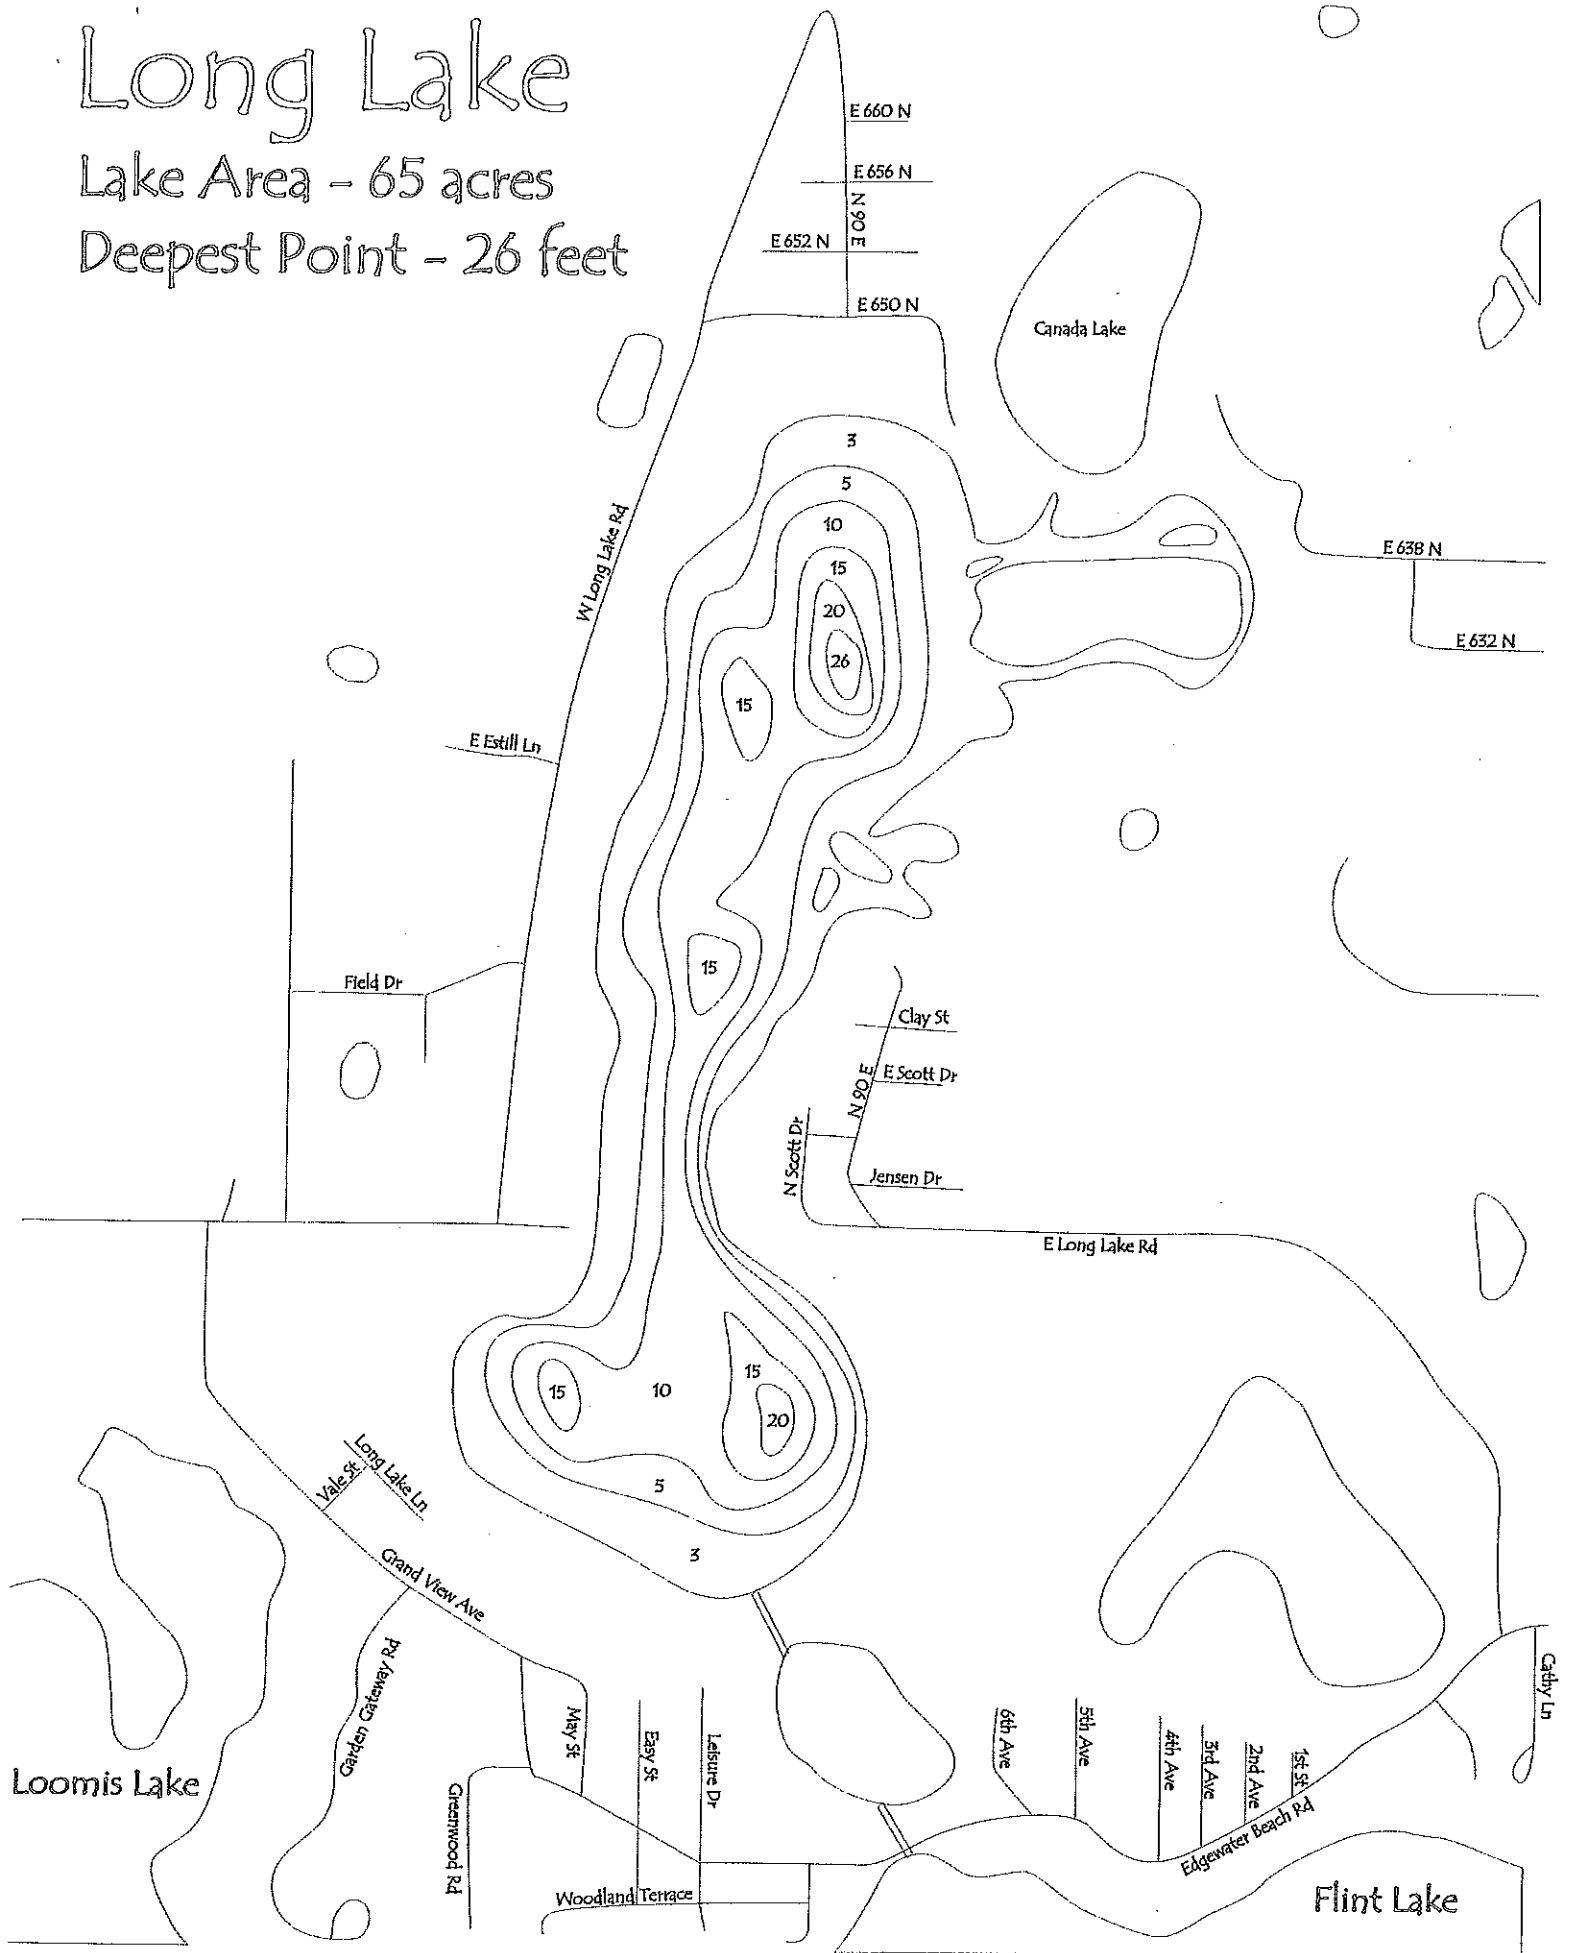

Flint Lake

Lake Area - 86 acres

Deepest Point - 72 feet

Long Lake

Lake Area - 65 acres

Deepest Point - 26 feet

Loomis Lake

Porter Lake, Indiana

Lake area - 62 acres, Deepest Point - 55 feet

Deep and Canada Lakes

Deep Lake

Lake Area - 7 acres

Deepest Point - 36 feet

Canada Lake

Lake Area - 10 acres

Deepest Point - 20 feet

E 658 N

Moss Lake

Lake Area - 9 acres

Deepest Point - 59 feet

Wauhob Lake

Lake Area - 21 acres

Deepest Point - 46 feet