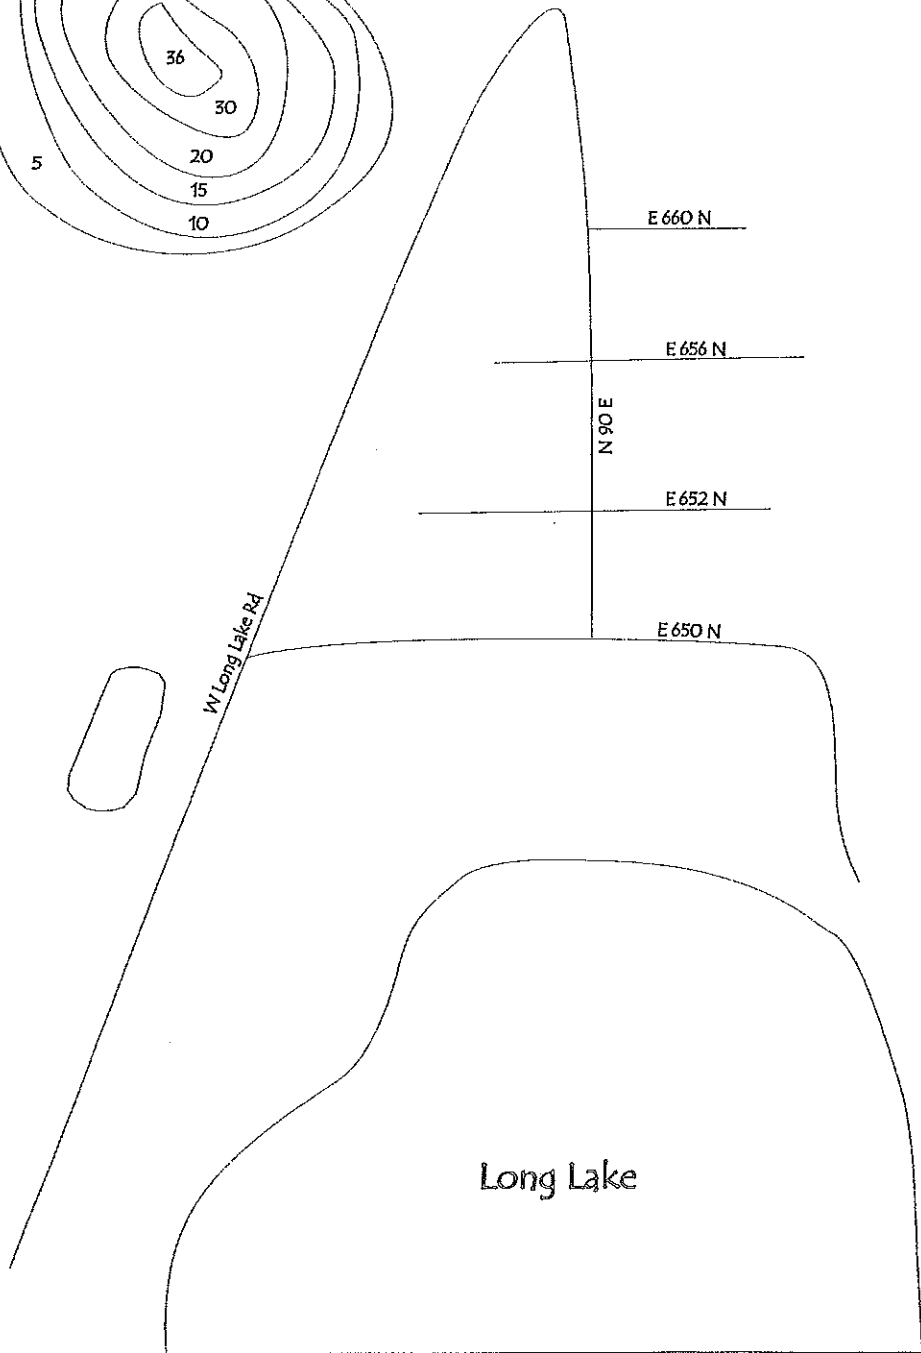

Flint Lake

Lake Area - 86 acres

Deepest Point - 72 feet

Long Lake

Lake Area - 65 acres

Deepest Point - 26 feet

Loomis Lake

Porter Lake, Indiana

Lake area - 62 acres, Deepest Point - 55 feet

Deep and Canada Lakes

Deep Lake

Lake Area - 7 acres

Deepest Point - 36 feet

Canada Lake

Lake Area - 10 acres

Deepest Point - 20 feet

E 658 N

Moss Lake

Lake Area - 9 acres

Deepest Point - 59 feet

Wauhob Lake

Lake Area - 21 acres

Deepest Point - 46 feet