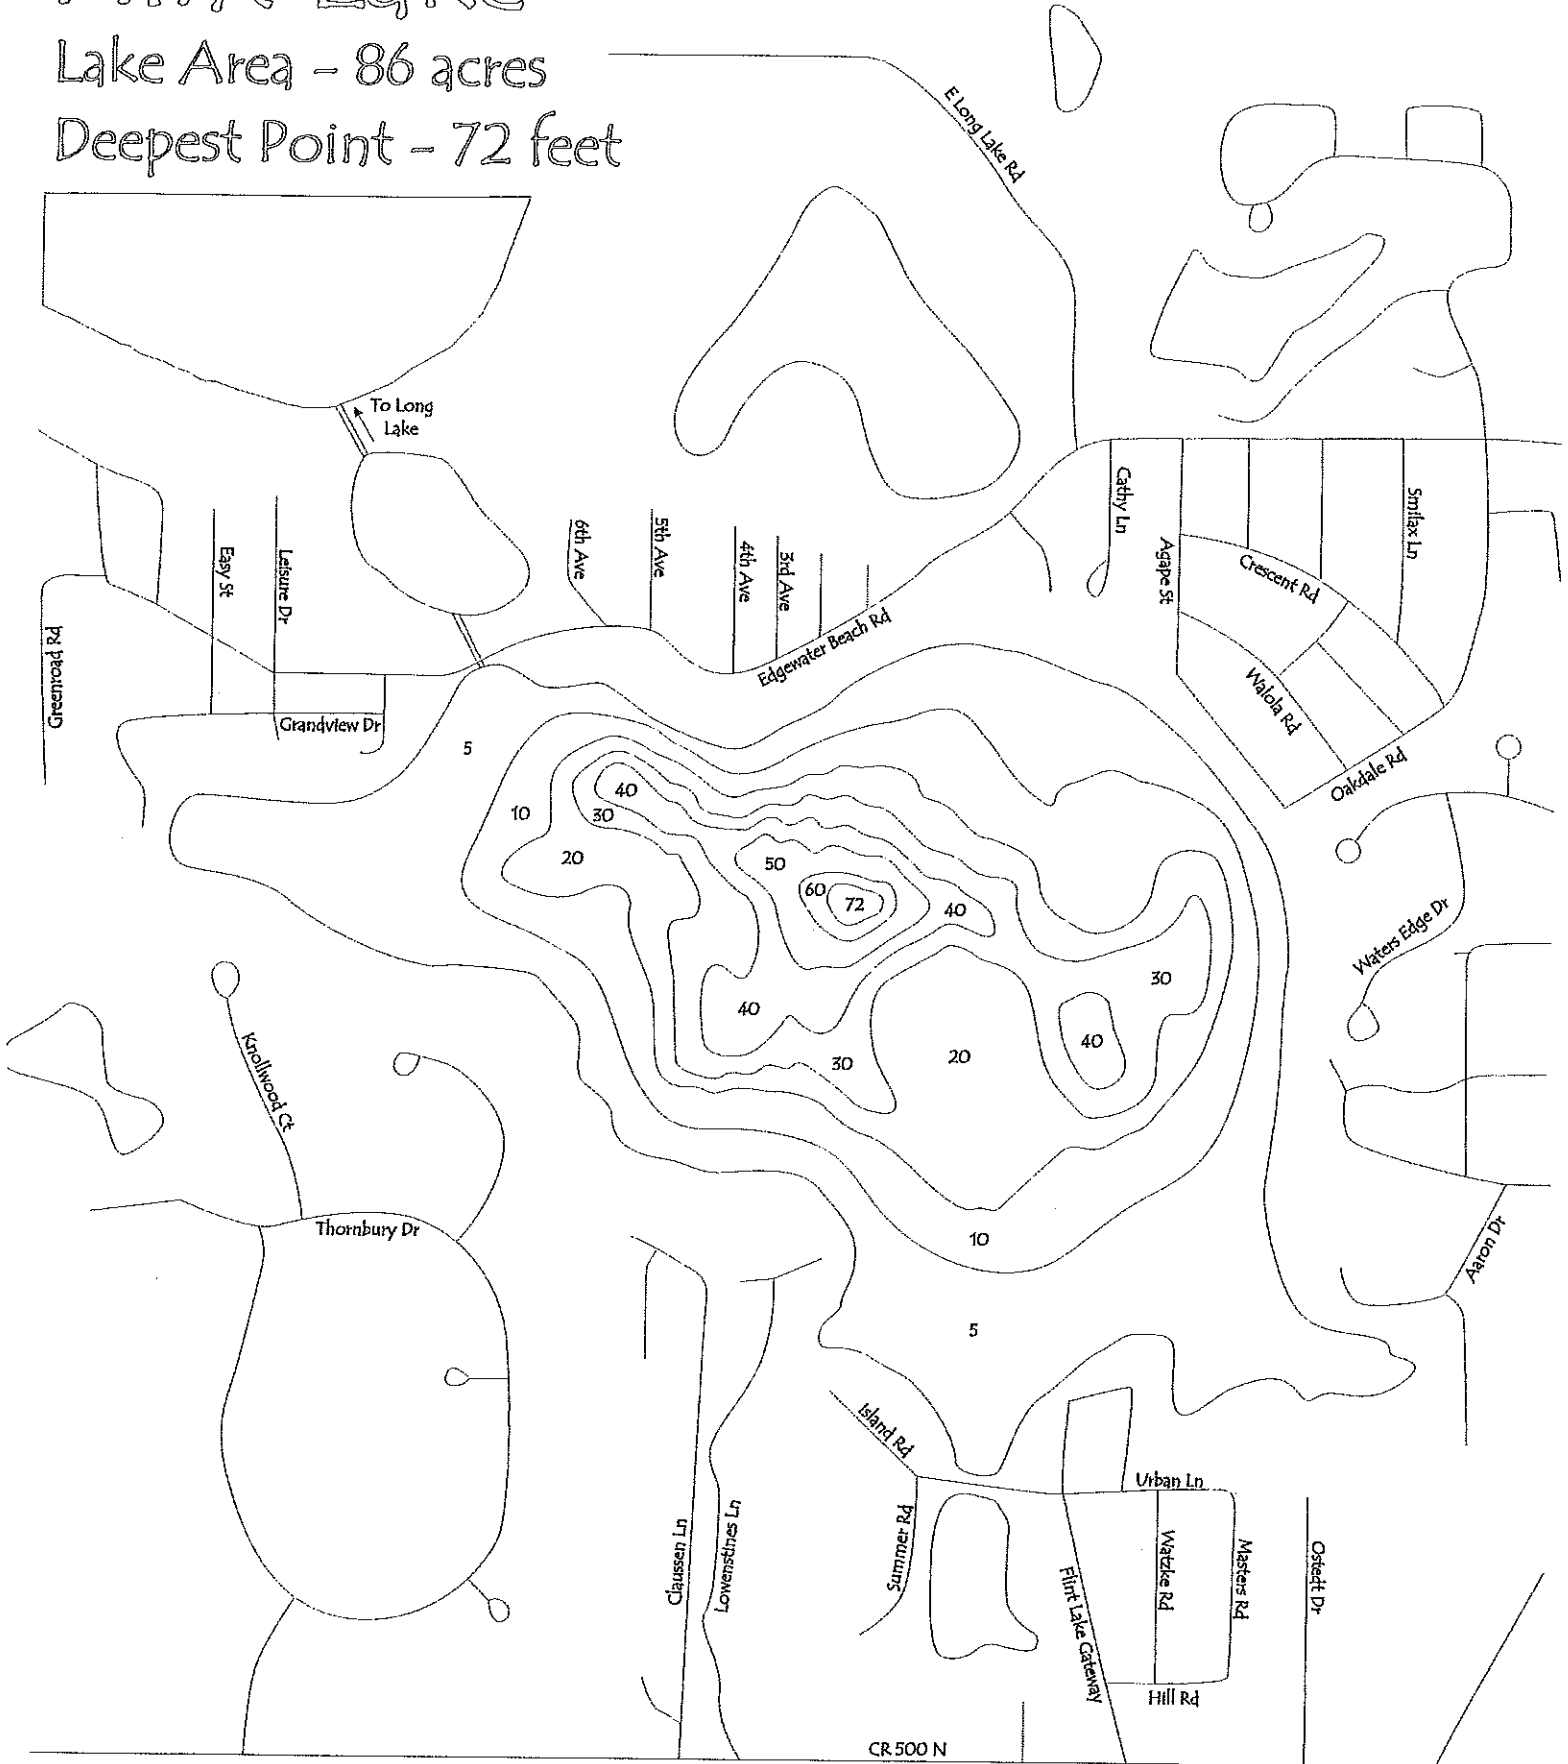

Flint Lake

Lake Area - 86 acres

Deepest Point - 72 feet

Long Lake

Lake Area - 65 acres

Deepest Point - 26 feet

Loomis Lake

Porter Lake, Indiana

Lake area - 62 acres, Deepest Point - 55 feet

Deep and Canada Lakes

Deep Lake

Lake Area - 7 acres

Deepest Point - 36 feet

Canada Lake

Lake Area - 10 acres

Deepest Point - 20 feet

E 658 N

Moss Lake

Lake Area - 9 acres

Deepest Point - 59 feet

Wauhob Lake

Lake Area - 21 acres

Deepest Point - 46 feet