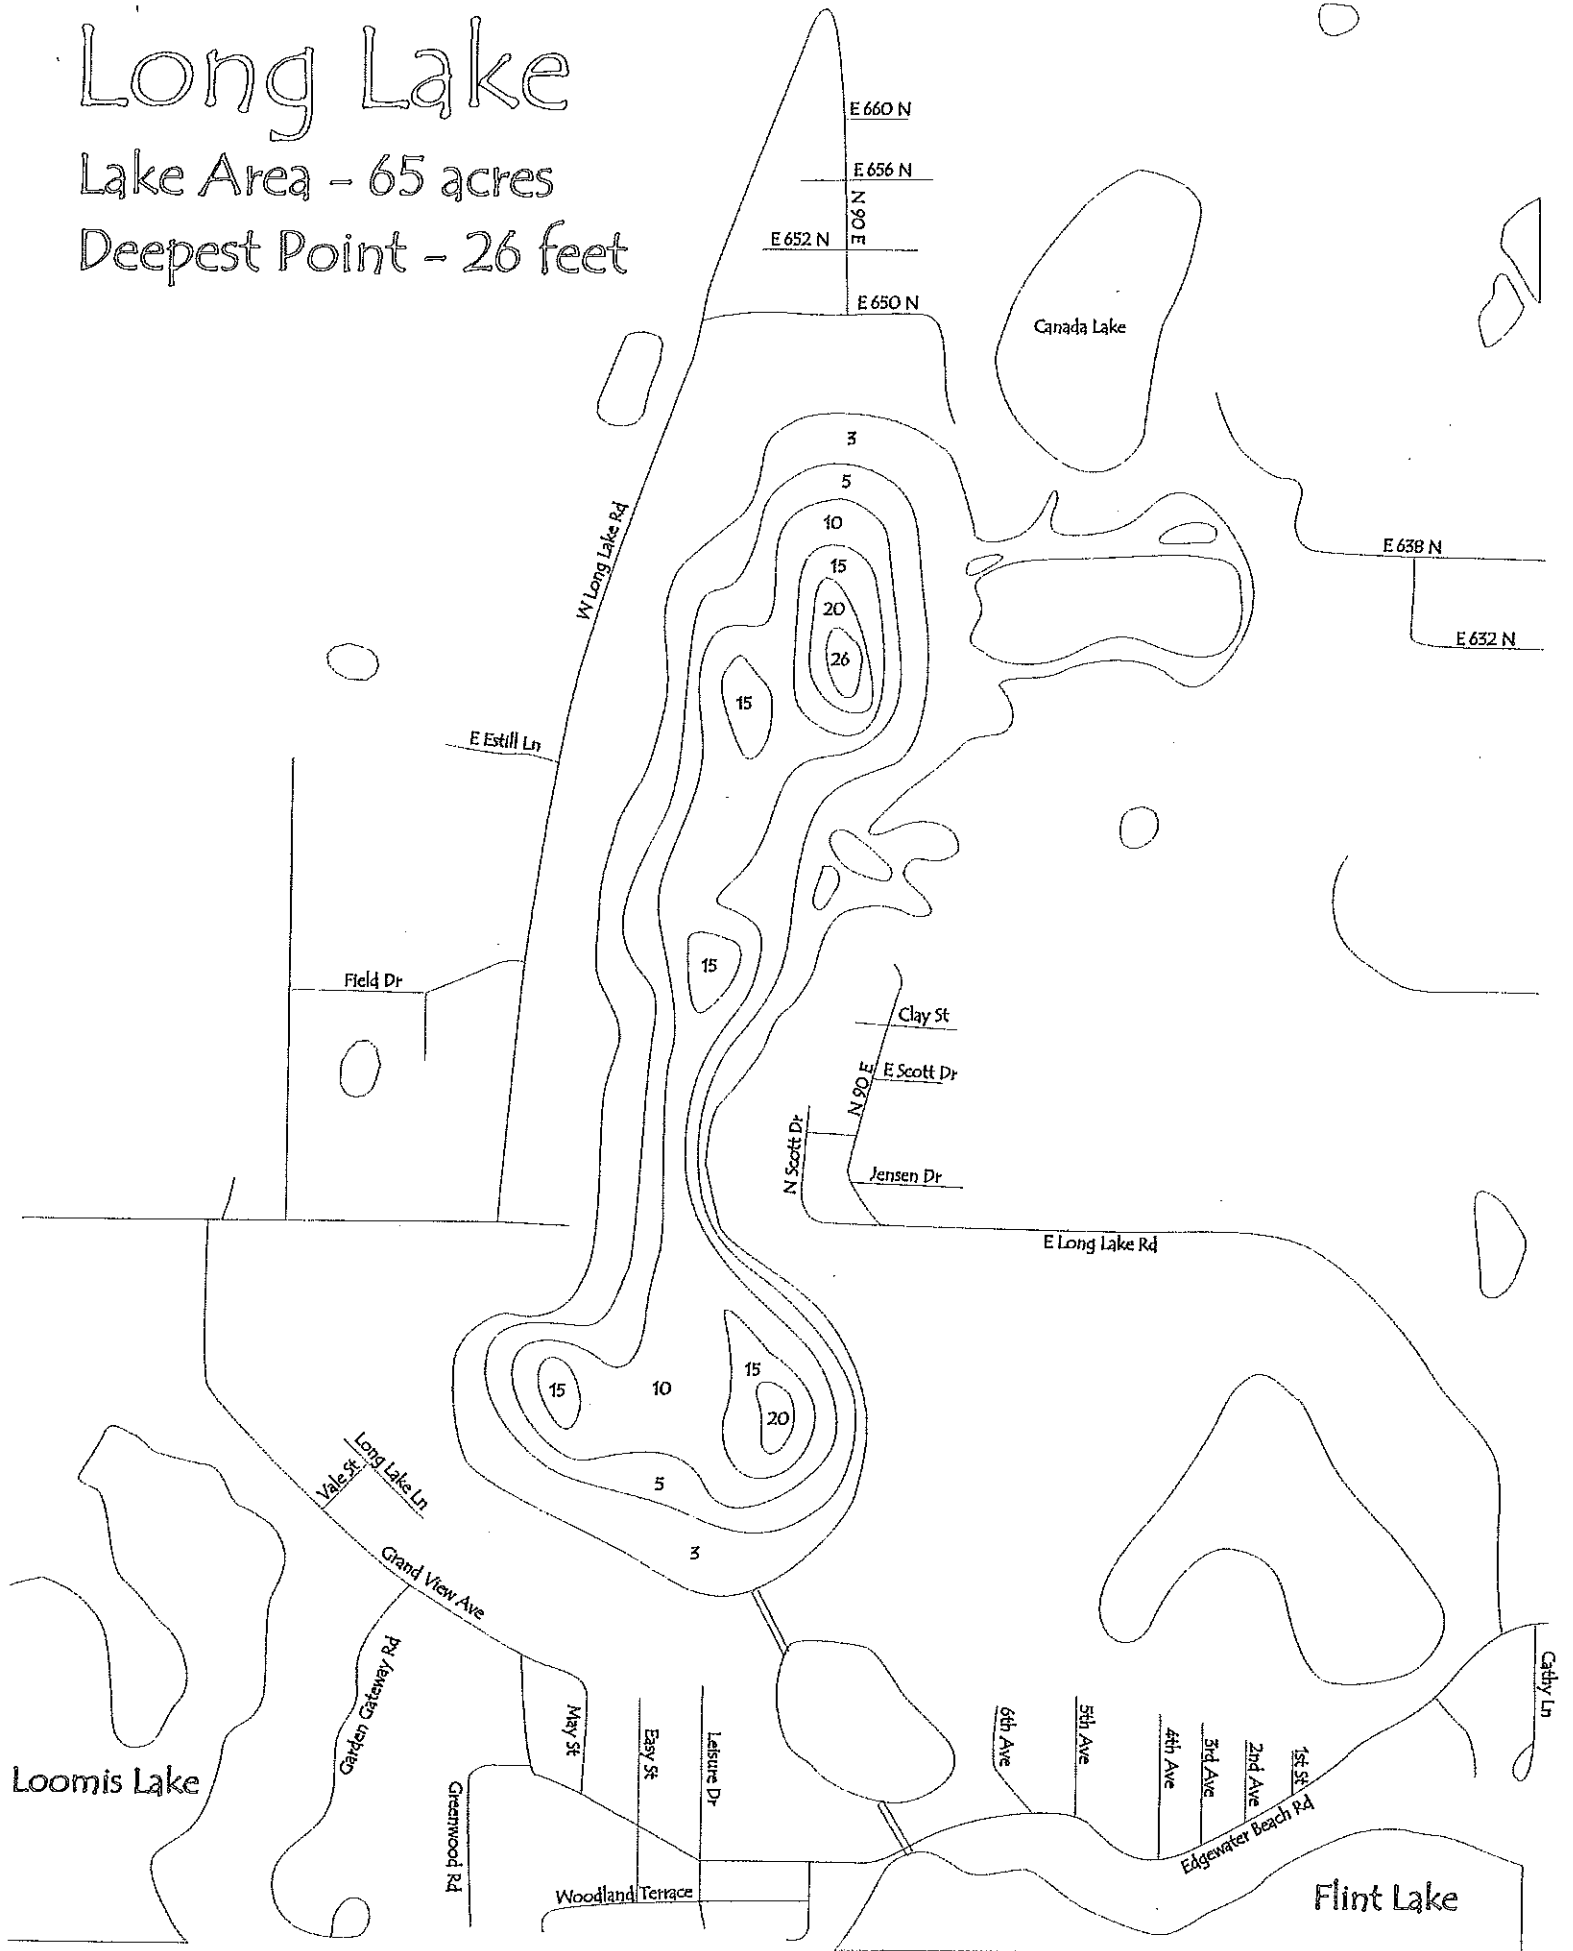

# Long Lake

Lake Area - 65 acres

Deepest Point - 26 feet

## Deep Lake

Lake Area - 7 acres

Deepest Point - 36 feet

## Canada Lake

Lake Area - 10 acres

Deepest Point - 20 feet

# Wauhob Lake

Lake Area - 21 acres

Deepest Point - 46 feet