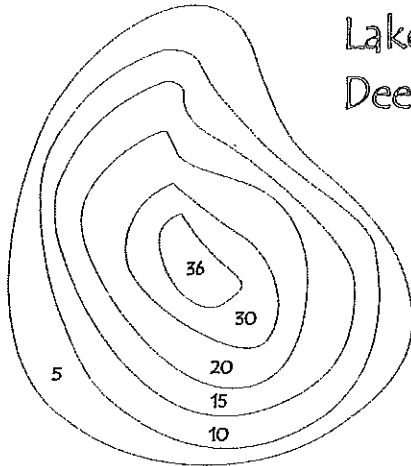

# Loomis Lake

Porter Lake, Indiana

Lake area - 62 acres, Deepest Point - 55 feet

## Deep Lake

Lake Area - 7 acres

Deepest Point - 36 feet

## Canada Lake

Lake Area - 10 acres

Deepest Point - 20 feet

# Wauhob Lake

Lake Area - 21 acres

Deepest Point - 46 feet