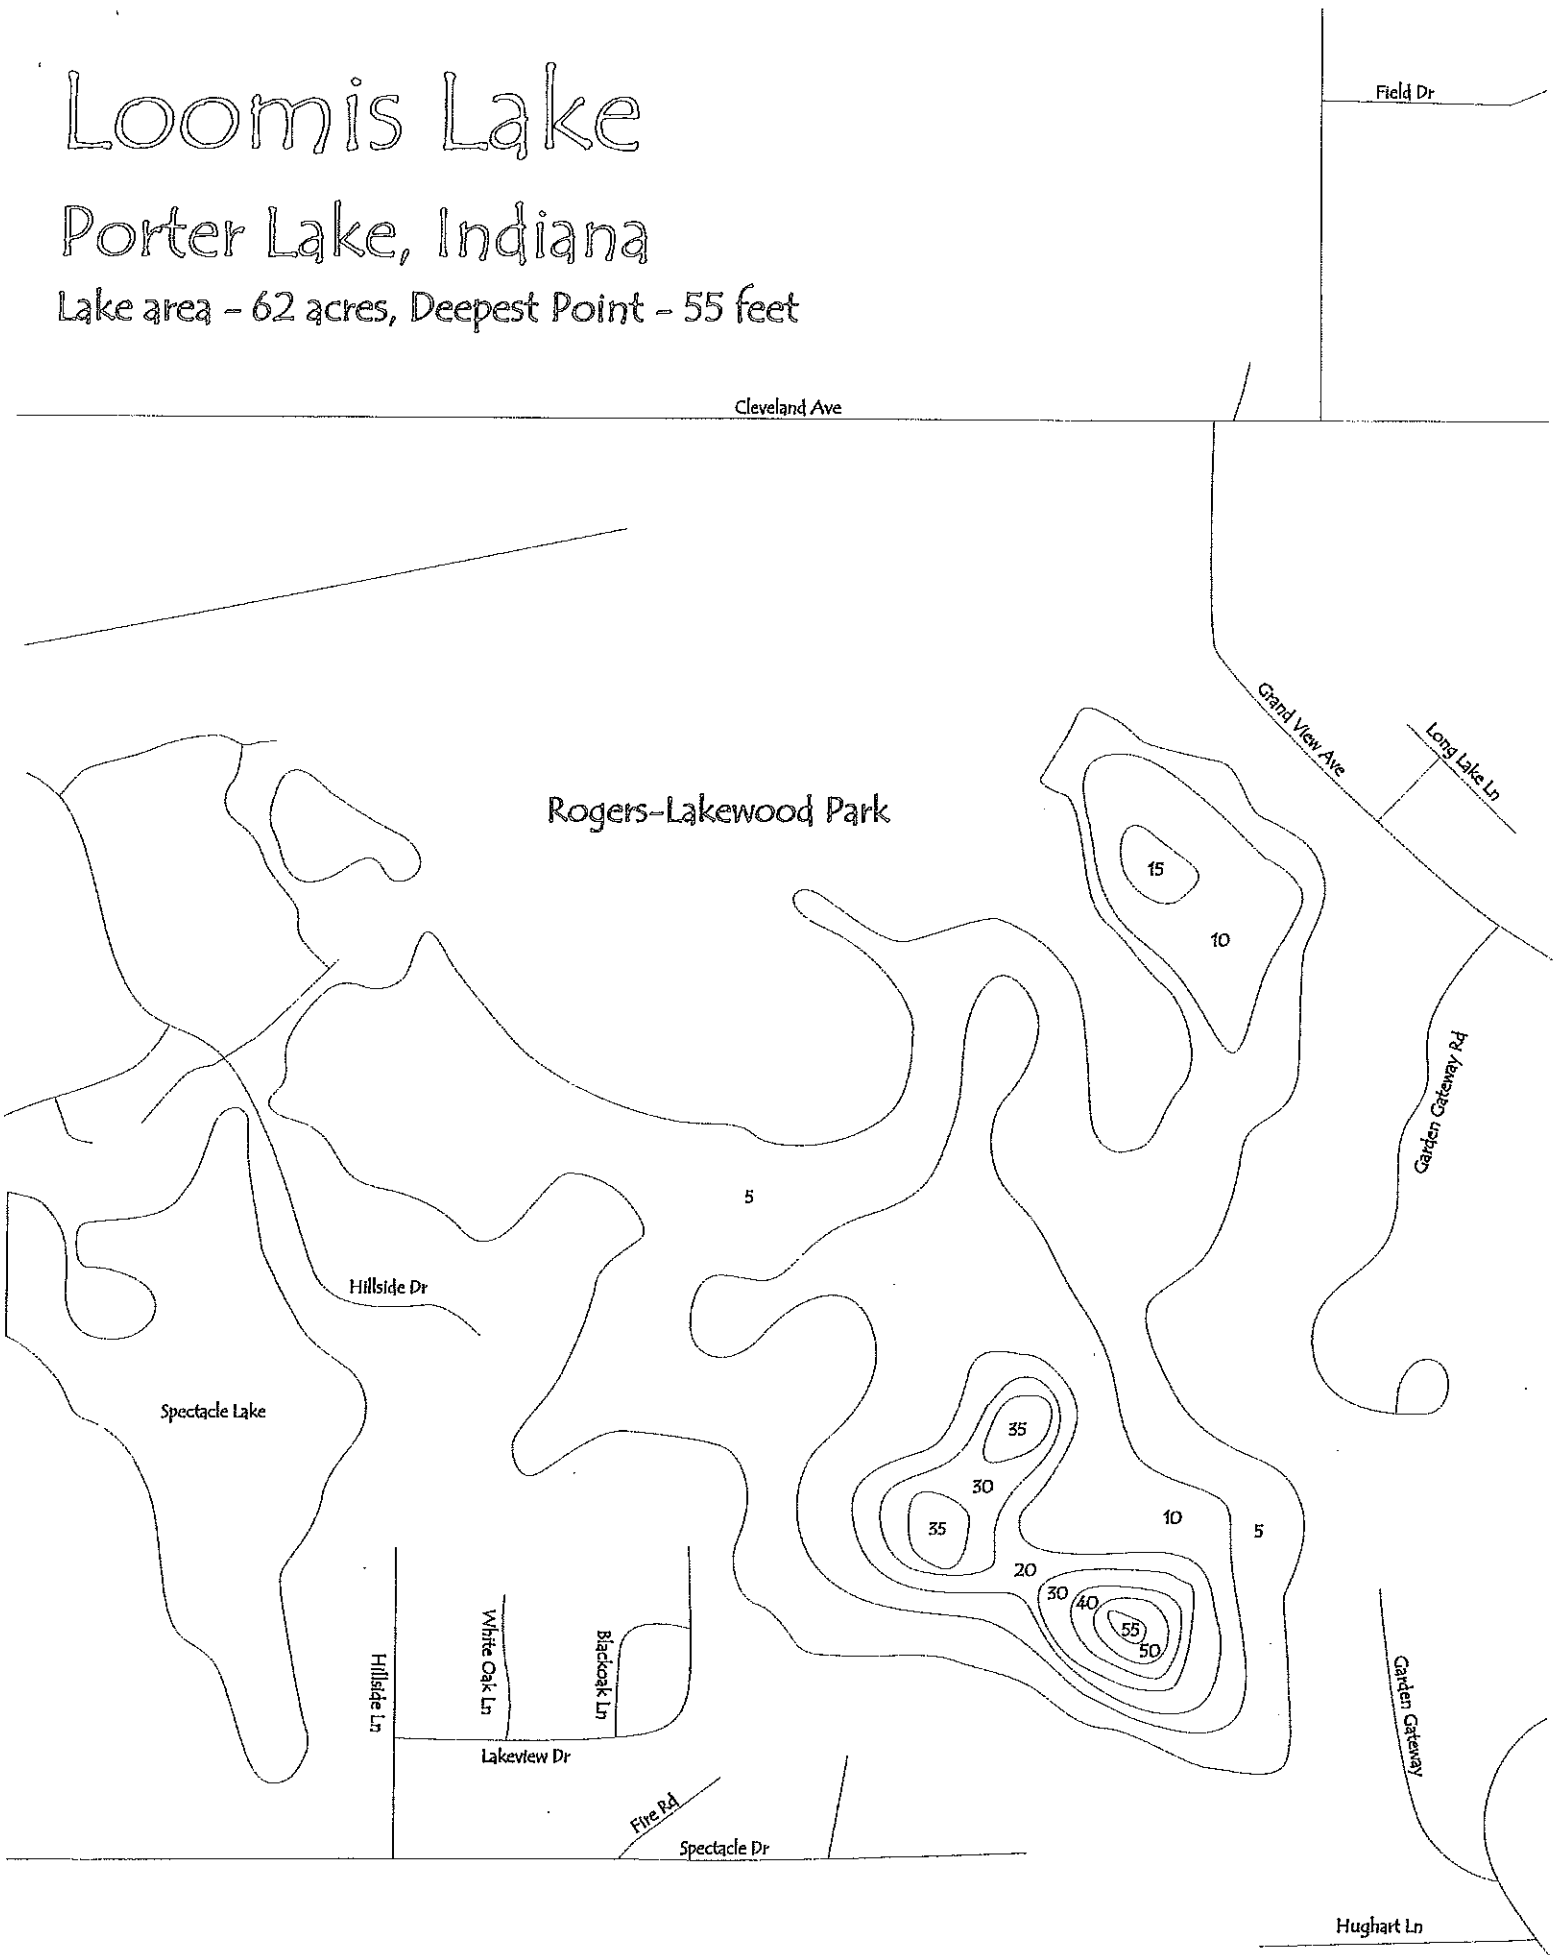

# Long Lake

Lake Area - 65 acres

Deepest Point - 26 feet

# Loomis Lake

Porter Lake, Indiana

Lake area - 62 acres, Deepest Point - 55 feet

# Deep and Canada Lakes

## Canada Lake

Lake Area - 10 acres

Deepest Point - 20 feet