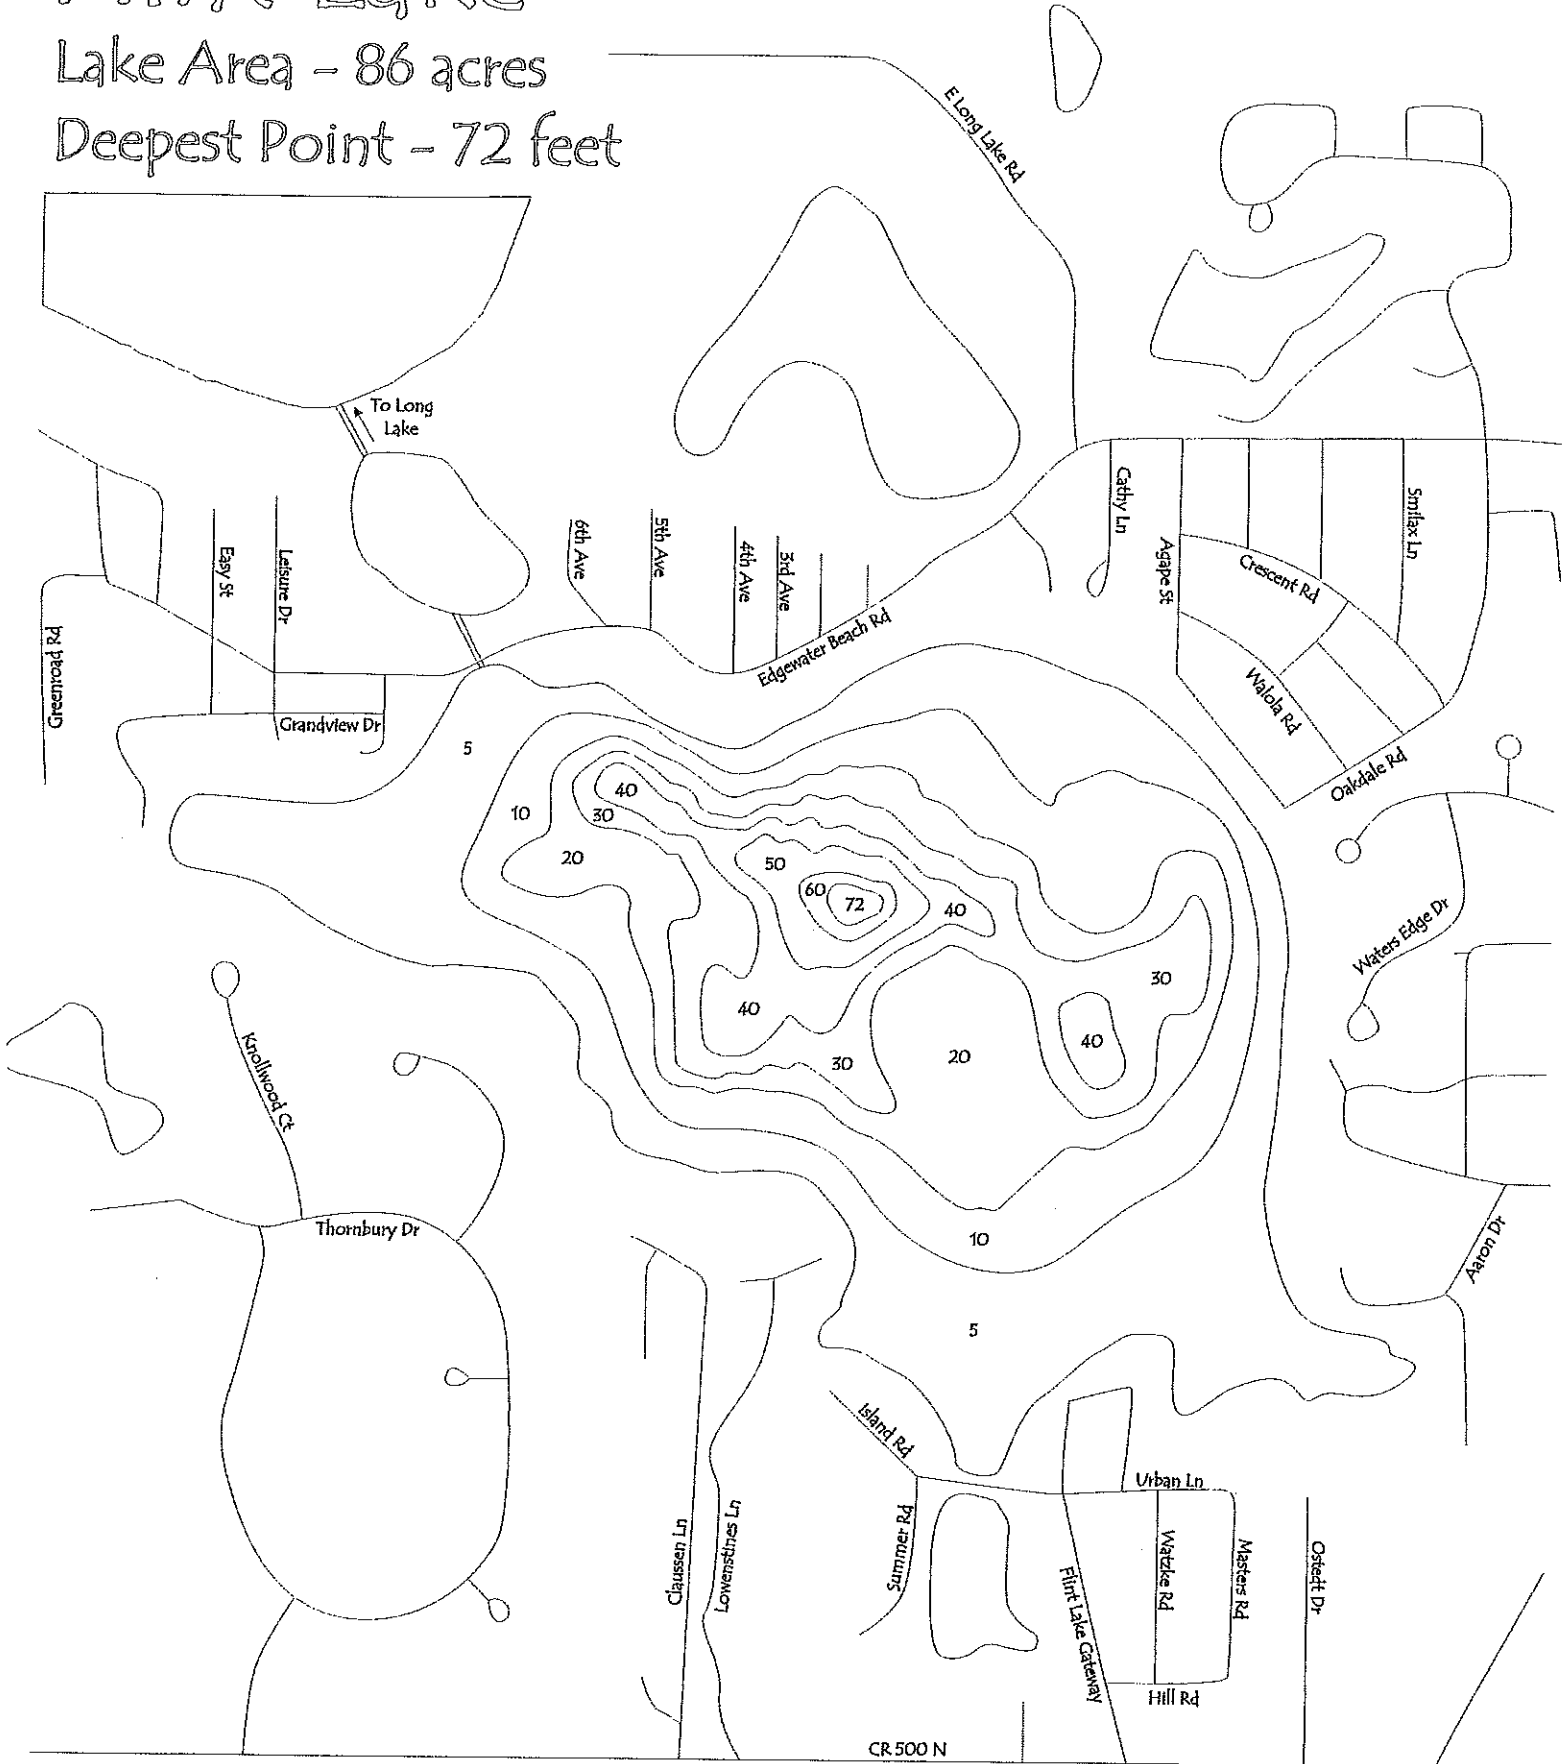

# Long Lake

Lake Area - 65 acres

Deepest Point - 26 feet

## Deep Lake

Lake Area - 7 acres

Deepest Point - 36 feet

## Canada Lake

Lake Area - 10 acres

Deepest Point - 20 feet

# Wauhob Lake

Lake Area - 21 acres

Deepest Point - 46 feet