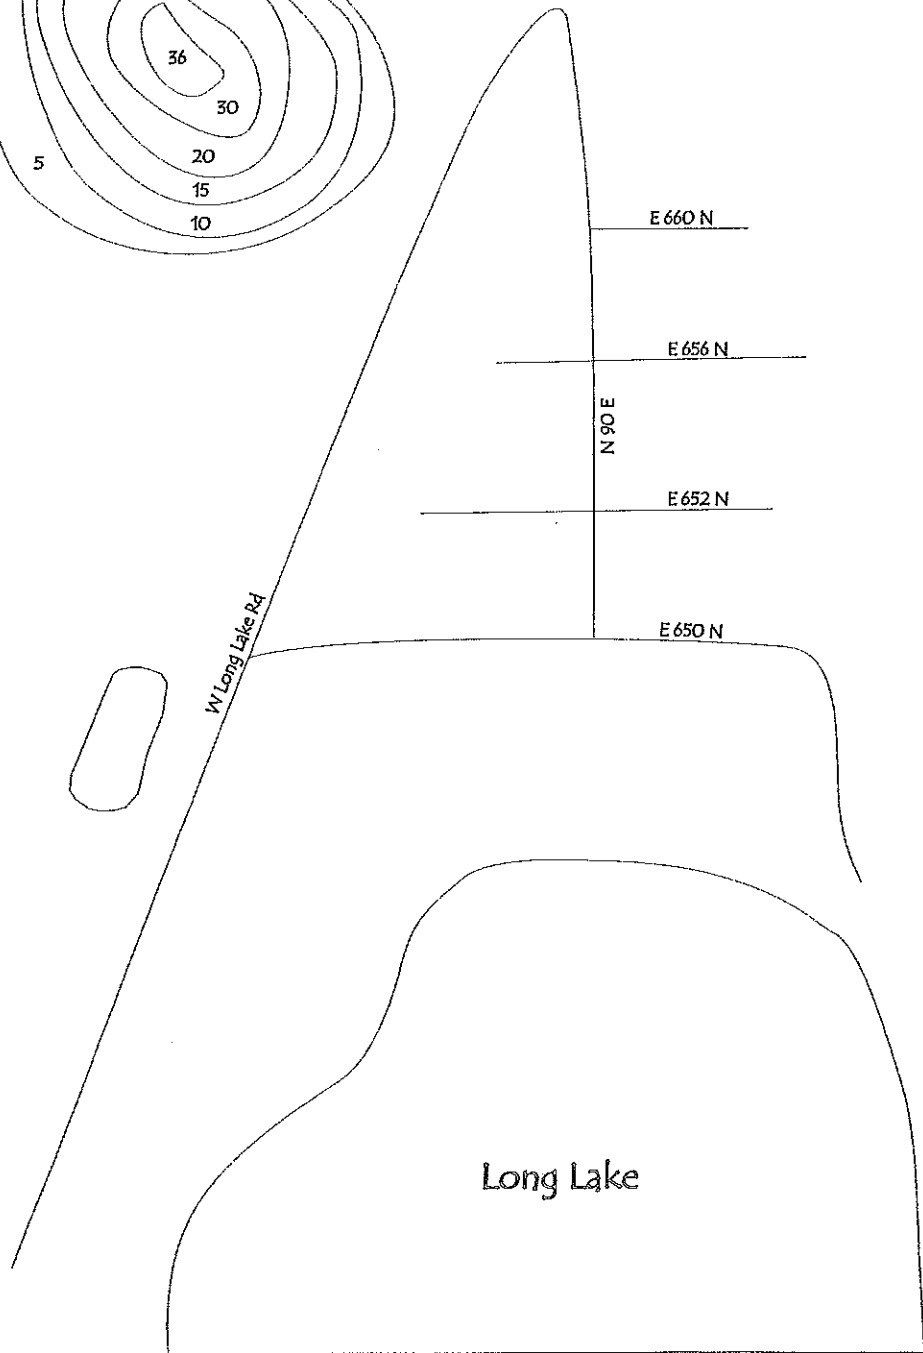

## Deep Lake

Lake Area - 7 acres

Deepest Point - 36 feet

## Canada Lake

Lake Area - 10 acres

Deepest Point - 20 feet

# Moss Lake

Lake Area - 9 acres

Deepest Point - 59 feet

# Wauhob Lake

Lake Area - 21 acres

Deepest Point - 46 feet