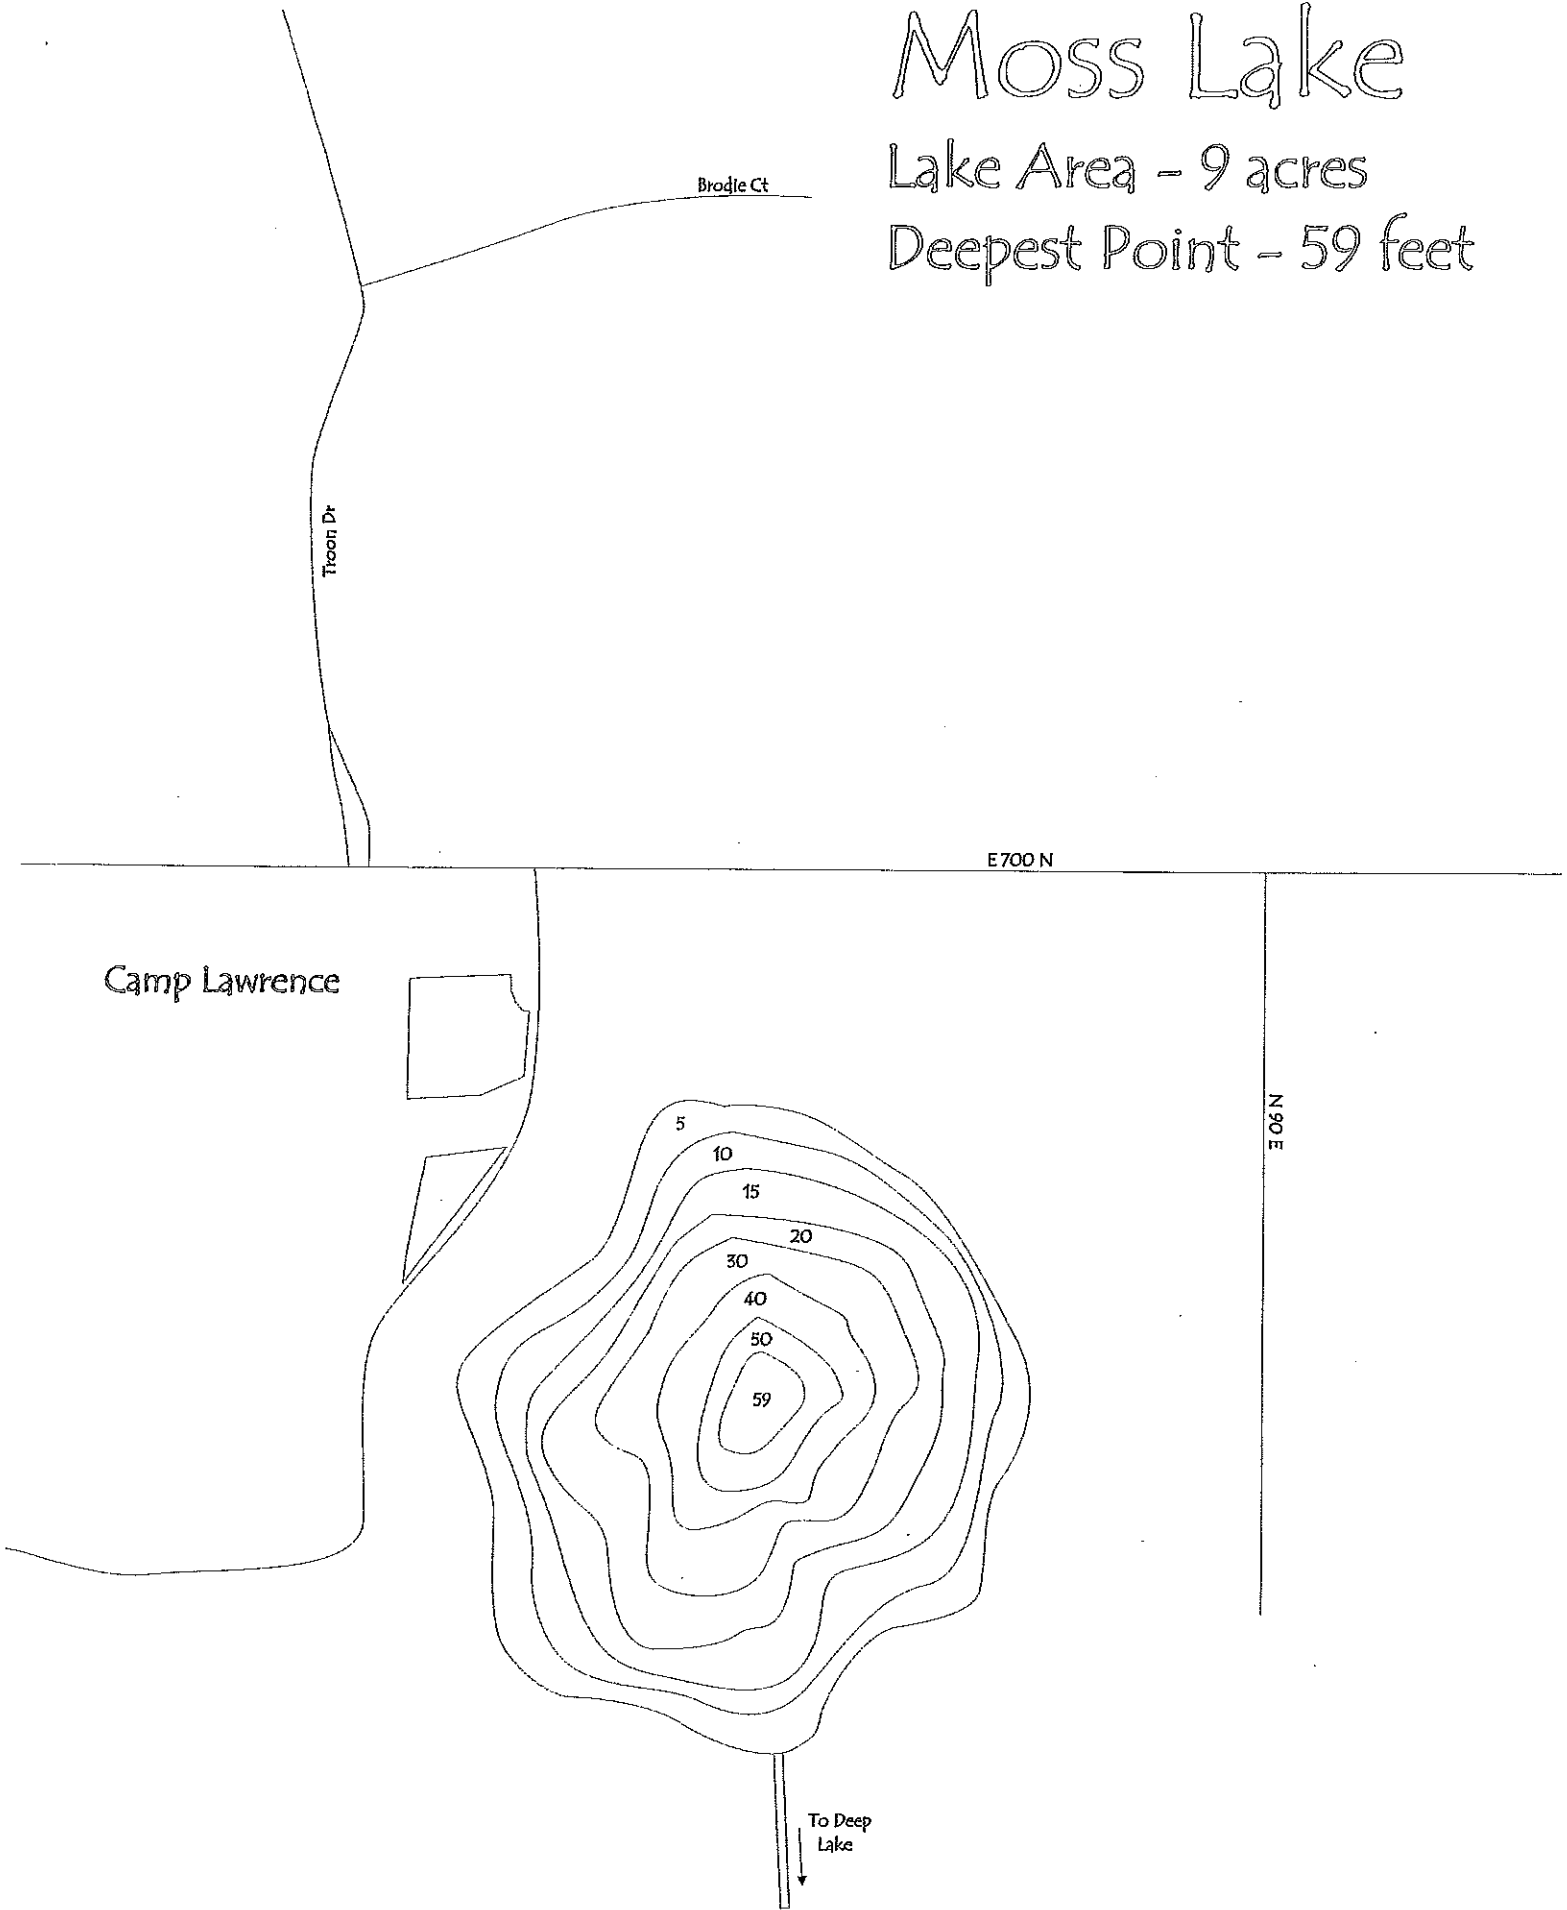

## Deep Lake

Lake Area - 7 acres

Deepest Point - 36 feet

## Canada Lake

Lake Area - 10 acres

Deepest Point - 20 feet

# Moss Lake

Lake Area - 9 acres

Deepest Point - 59 feet

# Wauhob Lake

Lake Area - 21 acres

Deepest Point - 46 feet